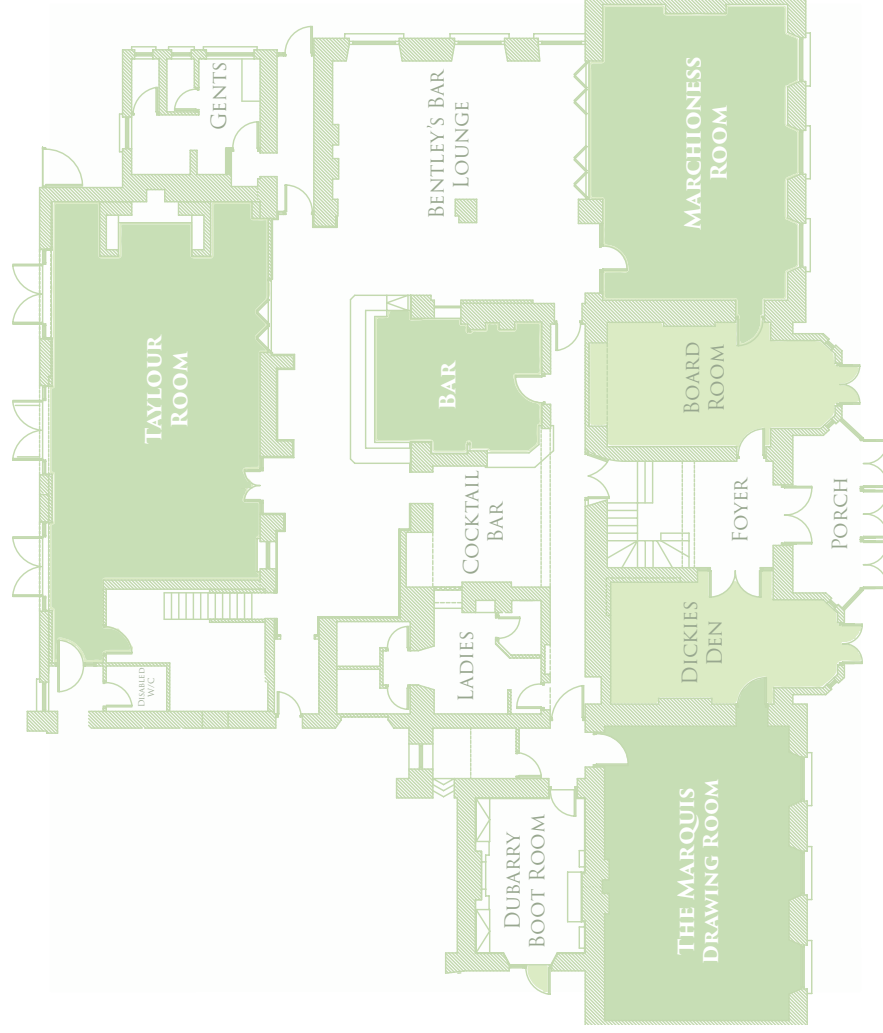

GUESTS JOINING JUST FOR DINNER AND SHARING A ROOM WITH AN EXISTING DELEGATE WILL BE CHARGED €170 PER PERSON

MINIMUM REQUIREMENT OF 20 PEOPLE OR A MINIMUM SPEND OF €5000 WILL APPLY

PRIVATE HIRE

WHETHER IT IS A CORPORATE FUNCTION OR A TEAM BUILDING EXERCISE OR EVEN JUST A GET TOGETHER OF FRIENDS FOR A HOUSE PARTY OR SPECIAL OCCASION, WE CAN CATER FOR ALL YOUR NEEDS. WITH OVER 100 ACRES OF PRIVATE ESTATE THERE ARE ENDLESS LEISURE OPPORTUNITIES ON THE LAKE, IN THE WOODLANDS OR ON THE ACRES OF PLEASURE GROUNDS AND FORMAL GARDENS.

FOR ALL BESPOKE EVENTS PLEASE GET IN TOUCH FOR MORE INFORMATION.

Area	Recommended seated guests
Taylor Room	Up to 20 guests
Marquis Room	Up to 60 guests
Board Room	Up to 20 guests
Marchioness Room Lounge	Up to 60 guests
Lake side Pavillion	Up to 150 drinks reception Up to 300 guests

THE PAVILLION

GROUND FLOOR - THE LODGE