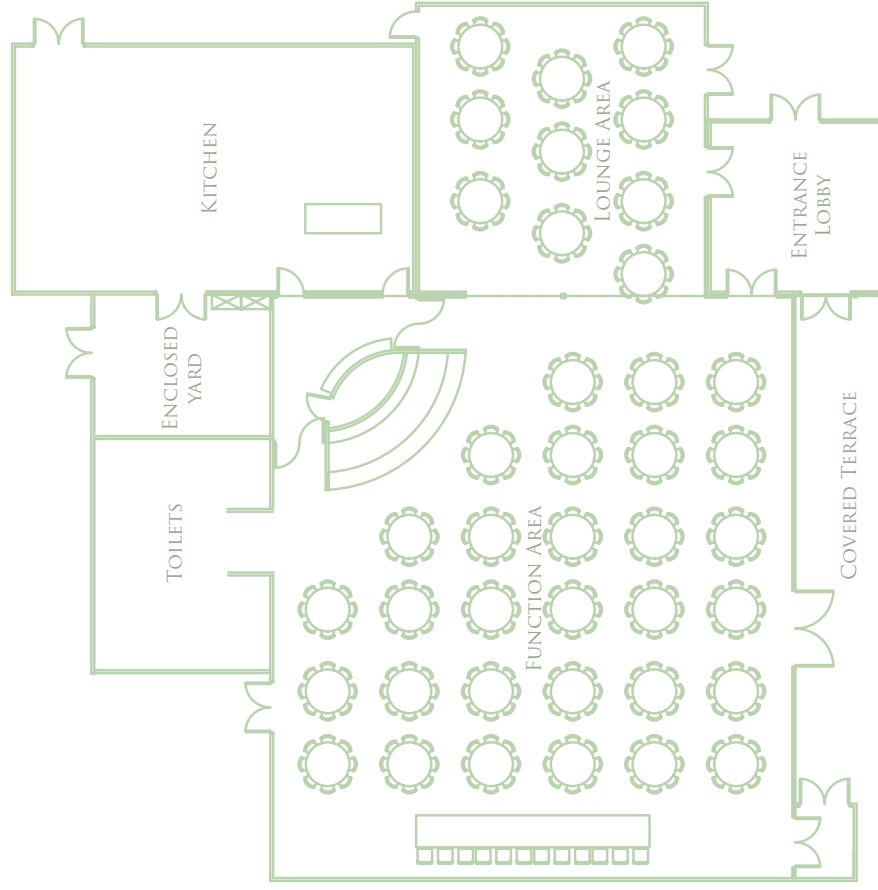

FOR ALL BESPOKE EVENTS PLEASE GET IN TOUCH FOR MORE INFORMATION.

Area	Recommended seated guests
Taylor Room	Up to 20 guests
Marquis Room	Up to 60 guests
Board Room	Up to 20 guests
Marchioness Room Lounge	Up to 60 guests
Lake side Pavillion	Up to 150 drinks reception Up to 300 guests